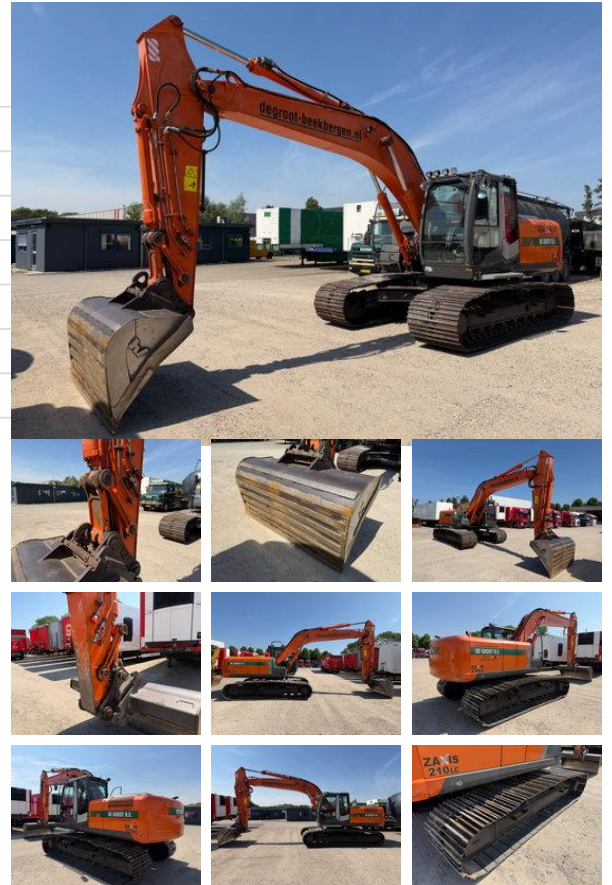

# Hitachi ZX210 LC-3

## General characteristics

Brand	Hitachi
Subcategory	Crawler excavator
Year of construction	2009
Date of first registration	10-07-2026
Hours displayed	13053
Colour	Orange
Condition	Used
General state	Very good
Fuel	Diesel

## Properties

Load capacity	1kg
GVW	22.000kg
Serial number	HCMBDE00J00602073

## Description

HITACHI ZX210 LC-3 21-TON TRACKED EXCAVATOR YEAR OF MANUFACTURE: 2009 CHASSIS NO: HCMBDE00J00602073 HOURS: 13,050 H UNDERWEAR: 95% LIKE NEW !!!! OWN WEIGHT: 22,200KG STAGE IIIA ENGINE WITHOUT ADBLUE 2 EXTRA HYDRAULIC FUNCTIONS QUICK CHANGE SYSTEM REFURBISHED BUCKET VERY BEAUTIFUL AND GOOD EXCAVATOR!!!!