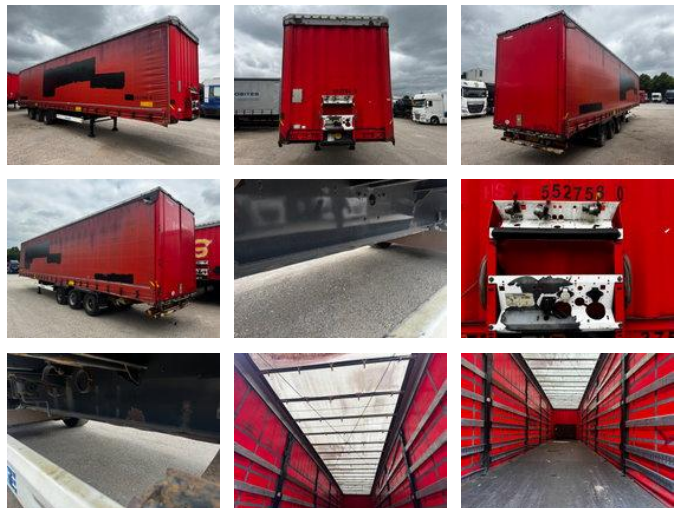

Krone SD MEGA

General characteristics

Brand	Krone
Subcategory	Mega-volume
License plate	OI-35-tr
Year of construction	2012
Date of first registration	30-10-2012
Colour	Red
Condition	Used
General state	Good

Properties

Single weight	7.750kg
Load capacity	33.250kg
GVW	41.000kg
Serial number	WKESD000000552758

Krone SD MEGA

Technical specifications

Number of axes

3

Accessories

- Rear doors
- Central lubrication