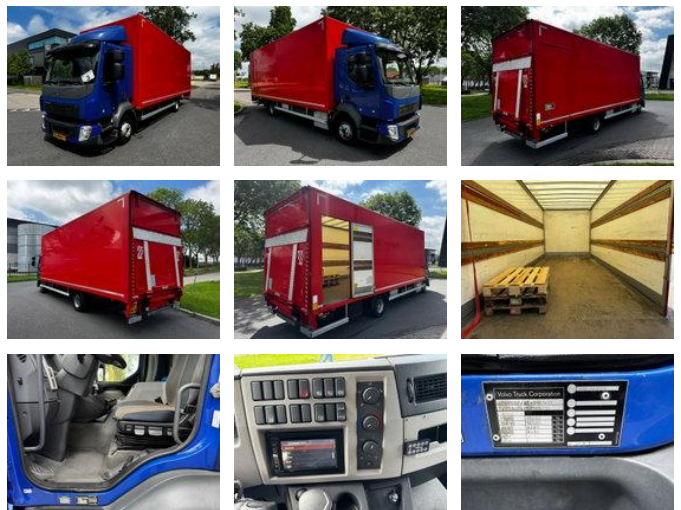

Volvo FL FL 210 4X2 EURO 6 (FLB2C)

General characteristics

Brand	Volvo
Model	FL
Subcategory	Box
License plate	53-BHV-9
Meter reading	243.400km
Year of construction	2016
Date of first registration	29-11-2016
Colour	Blue
Condition	Used
General state	Very good
Fuel	Diesel
Emission class	Euro 6

Properties

Single weight	7.543kg
Load capacity	4.457kg
GVW	12.000kg
Cabin	Nee

Serial number

YV2T0U1AXGZ109010

Cylinder capacity

5.132cc

Volvo FL FL 210 4X2 EURO 6 (FLB2C)

Technical specifications